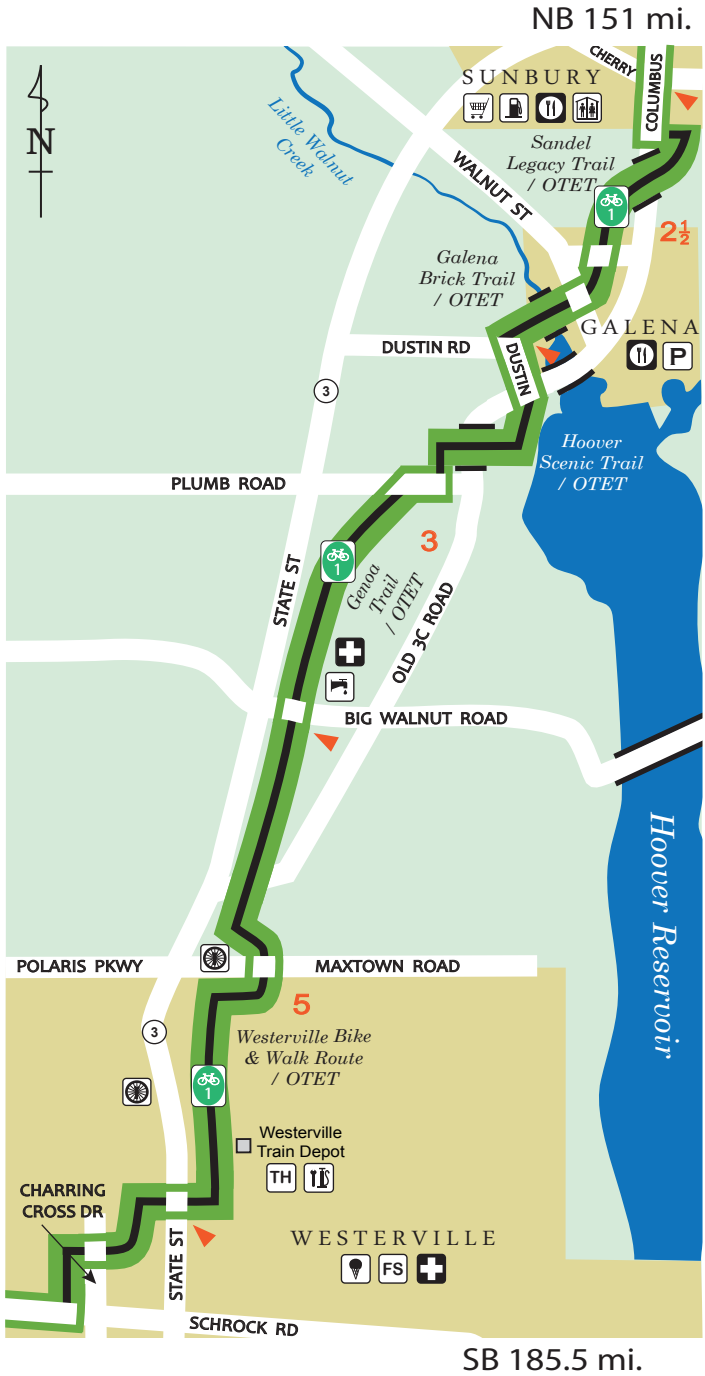

OHIO TO ERIE TRAIL

Trail Guide

NORTHBOUND

NC5 WESTERVILLE - GALENA

The Ohio to Erie Trail traverses Westerville continuing to parallel State St (OH-3). The OTET leaves the WBWR and joins the Genoa Trail and then the Hoover Scenic Trail (HST) as it continues north toward Galena. At the end of the HST the OTET turns right (east) on Old 3C Road. In 200 feet at Dustin Road the OTET turns left (north) which leads to the start of the Galena Brick Trail (GBT). The OTET follows the GBT until it connects to the Sandel Legacy Trail (SLT) on the way to the village of Sunbury.